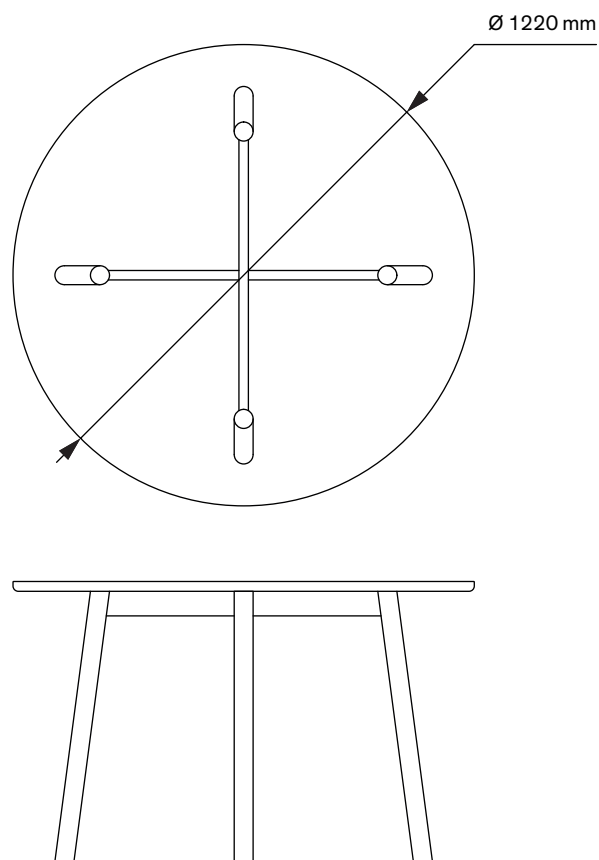

### PROFILE TABLE BY SYLVAIN WILLENZ

**MATERIAL**  
oak / ash

**MEASURES**  
diameter 94,0 cm  
height 74,5 cm

**COLOURS**  
oak natural  
ash natural  
blackblue  
greengreen (new)  
red  
white

dark blue  
dark green  
dark yellow  
purplegrey  
grey

## Neue MOEBEL

PROFILE TABLE  
BY SYLVAIN WILLENZ

MATERIAL  
oak / ash

MEASURES  
diameter 122,0 cm  
height 74,5 cm

COLOURS  
oak natural  
ash natural  
blackblue  
greengreen (new)  
red  
white

dark blue  
dark green  
dark yellow  
purplegrey  
grey

## Neue MOEBEL

PROFILE TABLE  
BY SYLVAIN WILLENZ

MATERIAL  
oak / ash

MEASURES  
diameter 135,0 cm  
height 74,5 cm

COLOURS  
oak natural  
ash natural  
blackblue  
greengreen (new)  
red  
white

dark blue  
dark green  
dark yellow  
purplegrey  
grey