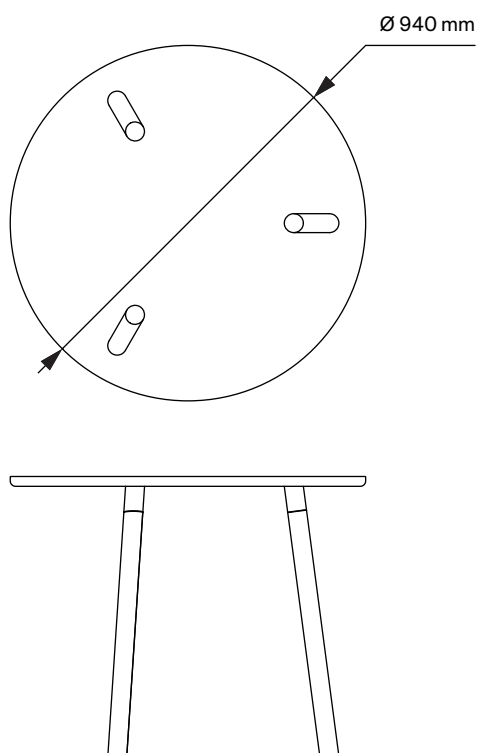

### PROFILE TABLE BY SYLVAIN WILLENZ

**MATERIAL**  
oak / ash

**MEASURES**  
diameter 94,0 cm  
height 74,5 cm

**COLOURS**  
oak natural  
ash natural  
blackblue  
greengreen (new)  
red  
white

dark blue  
dark green  
dark yellow  
purplegrey  
grey

## Neue MOEBEL

PROFILE TABLE  
BY SYLVAIN WILLENZ

MATERIAL  
oak / ash

MEASURES  
diameter 122,0 cm  
height 74,5 cm

COLOURS  
oak natural  
ash natural  
blackblue  
greengreen (new)  
red  
white

dark blue  
dark green  
dark yellow  
purplegrey  
grey

## Neue MOEBEL

PROFILE TABLE  
BY SYLVAIN WILLENZ

MATERIAL  
oak / ash

MEASURES  
diameter 135,0 cm  
height 74,5 cm

COLOURS  
oak natural  
ash natural  
blackblue  
greengreen (new)  
red  
white

dark blue  
dark green  
dark yellow  
purplegrey  
grey