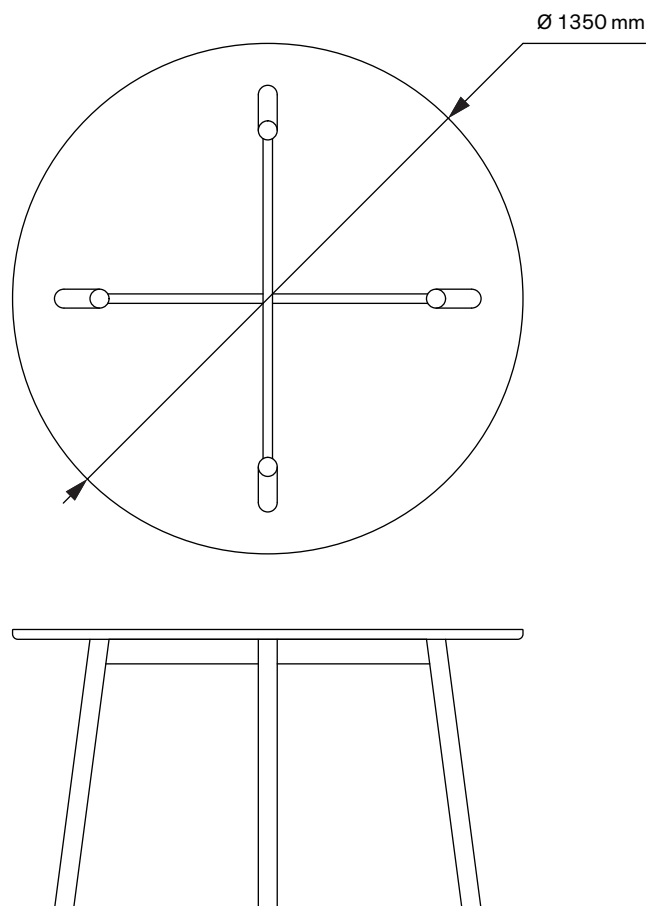

### PROFILE TABLE BY SYLVAIN WILLENZ

**MATERIAL**  
oak / ash

**MEASURES**  
diameter 94,0 cm  
height 74,5 cm

**COLOURS**  
oak natural  
ash natural  
blackblue  
greengreen (new)  
red  
white

dark blue  
dark green  
dark yellow  
purplegrey  
grey

## Neue MOEBEL

PROFILE TABLE  
BY SYLVAIN WILLENZ

MATERIAL  
oak / ash

MEASURES  
diameter 122,0 cm  
height 74,5 cm

COLOURS  
oak natural  
ash natural  
blackblue  
greengreen (new)  
red  
white

dark blue  
dark green  
dark yellow  
purplegrey  
grey

## Neue MOEBEL

PROFILE TABLE  
BY SYLVAIN WILLENZ

MATERIAL  
oak / ash

MEASURES  
diameter 135,0 cm  
height 74,5 cm

COLOURS  
oak natural  
ash natural  
blackblue  
greengreen (new)  
red  
white

dark blue  
dark green  
dark yellow  
purplegrey  
grey