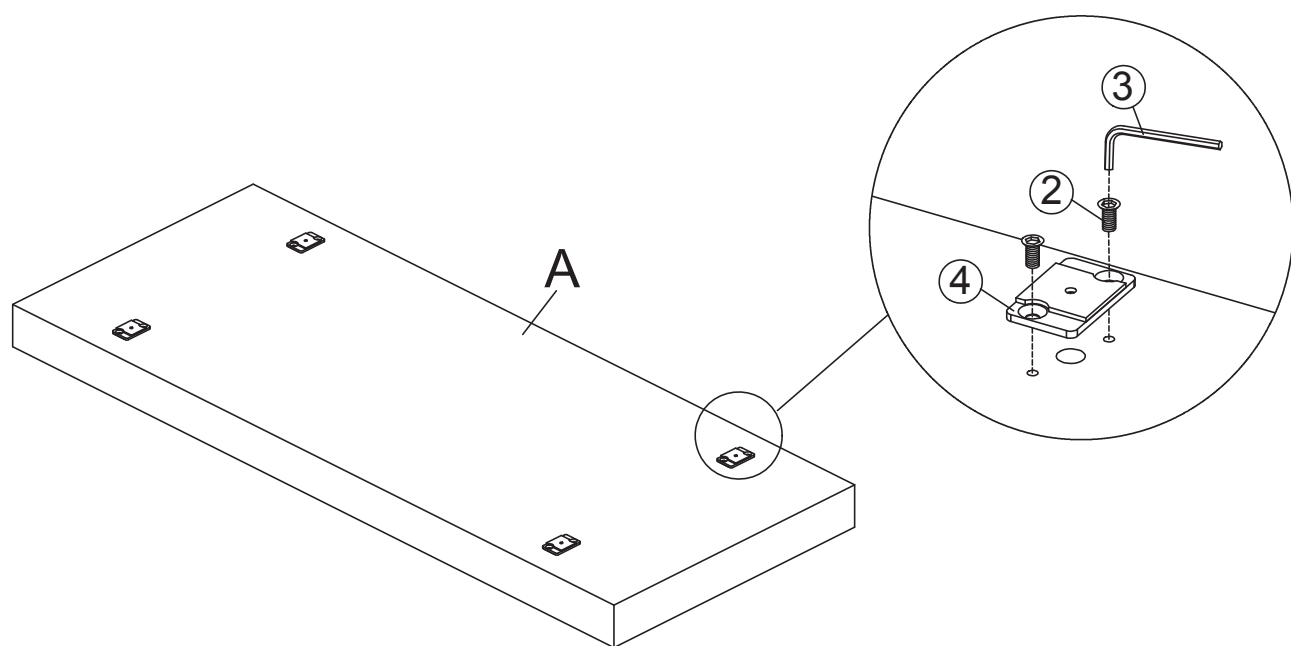

AX1

BX4

CX1

2,54CM=1 US INCH

2

1

3

069660
NAPPER
STEM LEG

2,54CM=1 US INCH