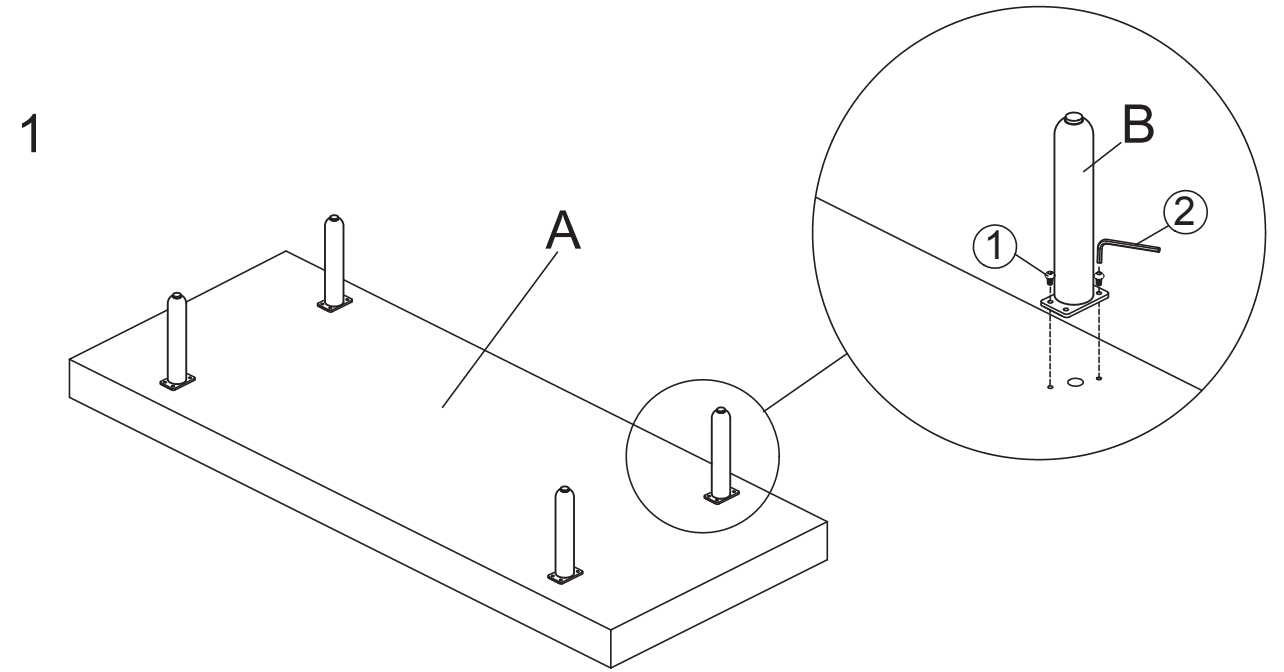

AX1

BX4

CX1

2,54CM=1 US INCH

2

1

3

069660
NAPPER
STEM LEG

2,54CM=1 US INCH