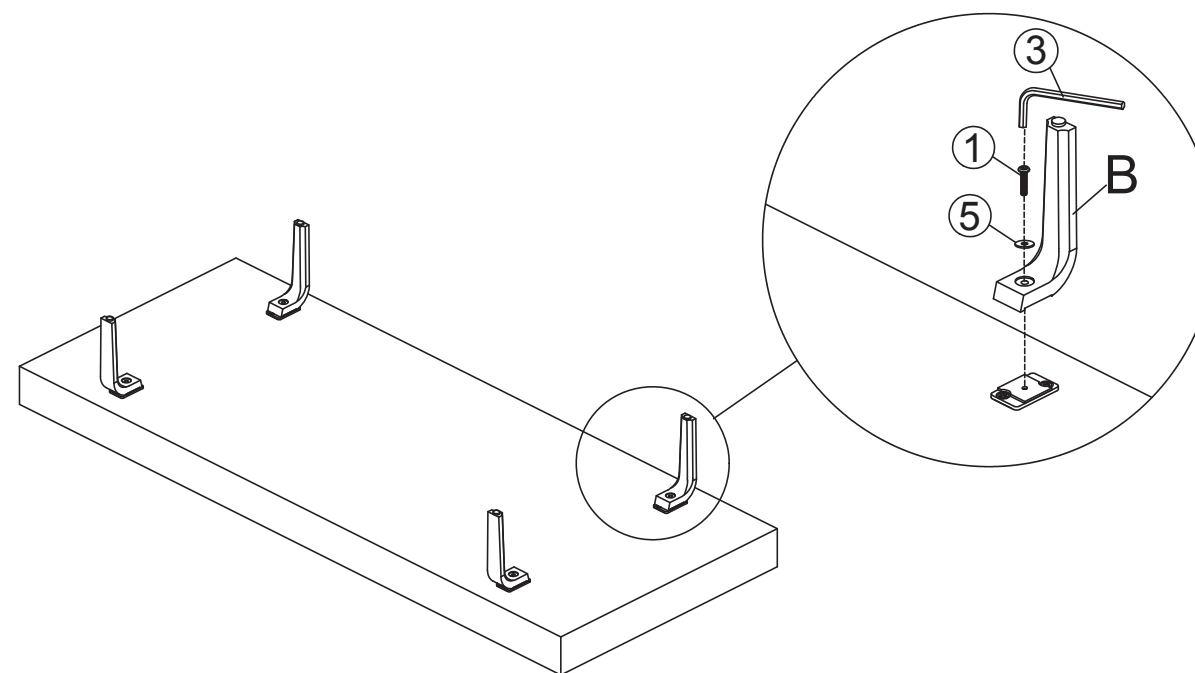

AX1

BX4

CX1

2,54CM=1 US INCH

2

1

3

069660
NAPPER
STEM LEG

2,54CM=1 US INCH